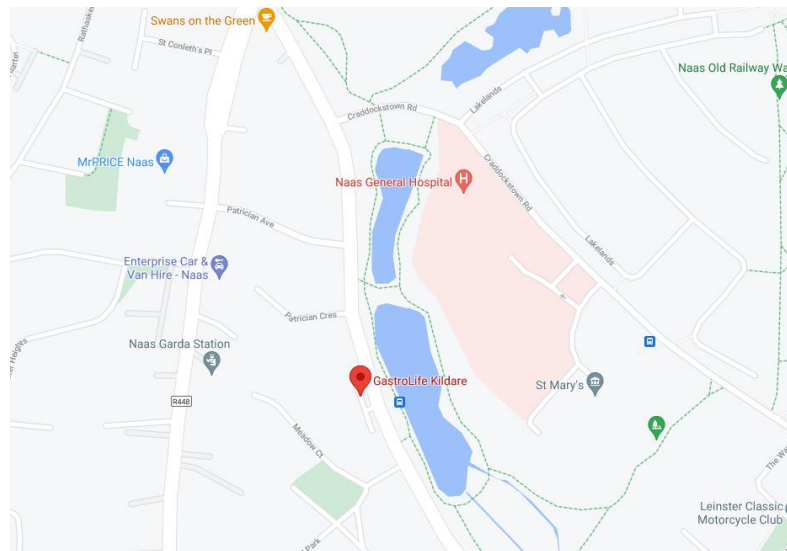

Directions to GastroLife Kildare

By Car

GastroLife is located on the Ground Floor between the pharmacy and cafe

Parking in Vista Primary Care is pay & display. It is advisable to have change for parking.

Vista Primary Care is located in Naas town, EIRCODE W91 X38W

Wheelchair Accessible: Yes

Parking: Yes – Paid, Change Required

Images from Google

Public Transport – By Bus

Dublin Coach run a 24 hour service from Port Laoise to Dublin Airport, stopping at the Red Cow Luas stop. The Vista Clinic is approximately 850 meters walk from the Naas Post Office Bus Stop. Further details are available in the links below.

Dublin Coach (General Timetable) - [Click Here](#)

Dublin Coach (Naas Post Office stop timetable) - [Click Here](#)

Google Maps (Naas Post Office – Vista Clinic Walking Directions) - [Click Here](#)

Map from Google Maps