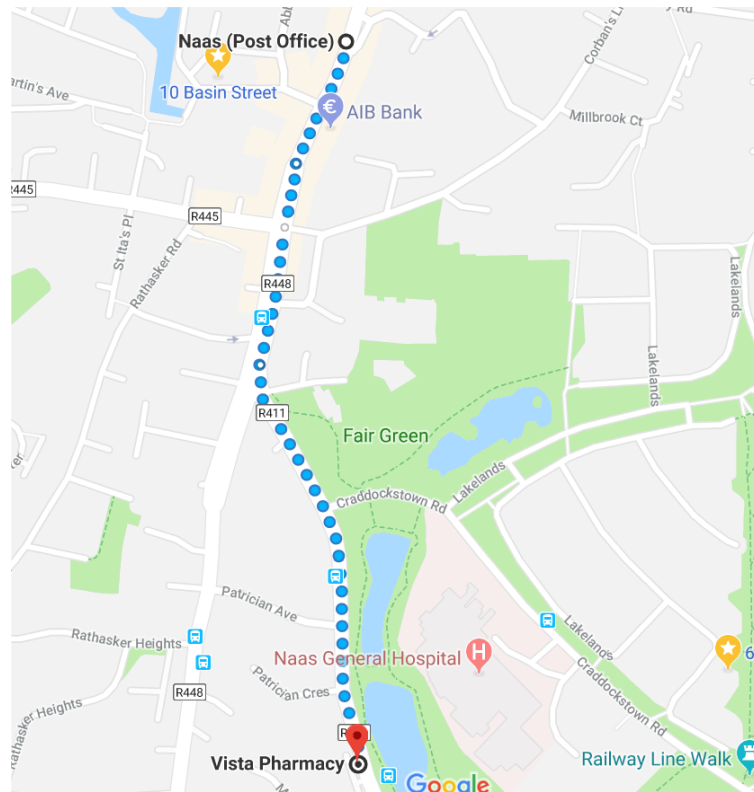

Directions to GastroLife Kildare

By Car

GastroLife is located on the Ground Floor between the pharmacy and cafe

Parking in Vista Primary Care is pay & display. It is advisable to have change for parking.

Vista Primary Care is located in Naas town, EIRCODE W91 X38W

Wheelchair Accessible: Yes

Parking: Yes – Paid, Change Required

Images from Google

Public Transport – By Bus

Dublin Coach run a 24 hour service from Port Laoise to Dublin Airport, stopping at the Red Cow Luas stop. The Vista Clinic is approximately 850 meters walk from the Naas Post Office Bus Stop. Further details are available in the links below.

Dublin Coach (General Timetable) - [Click Here](#)

Dublin Coach (Naas Post Office stop timetable) - [Click Here](#)

Google Maps (Naas Post Office – Vista Clinic Walking Directions) - [Click Here](#)

Map from Google Maps